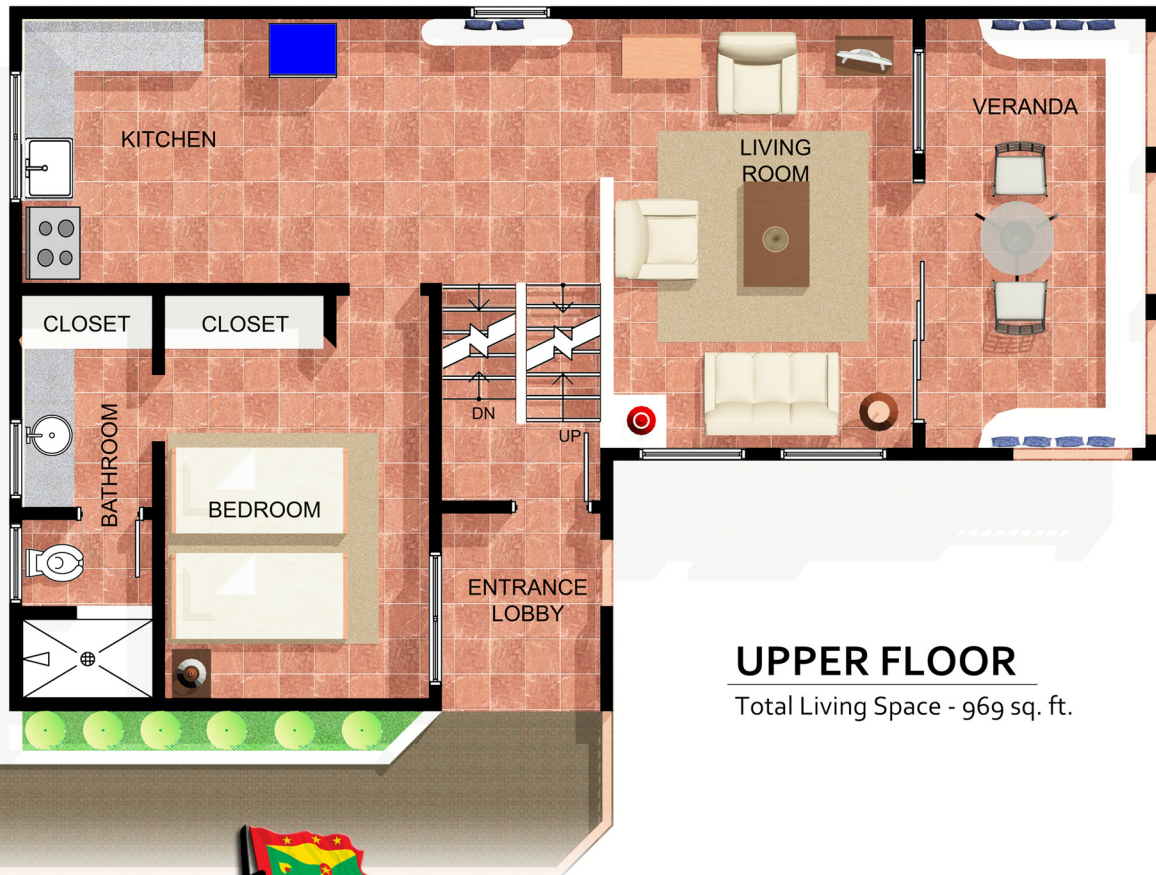

LOWER FLOOR

Total Living Space - 868 sq. ft.

UPPER FLOOR

Total Living Space - 969 sq. ft.